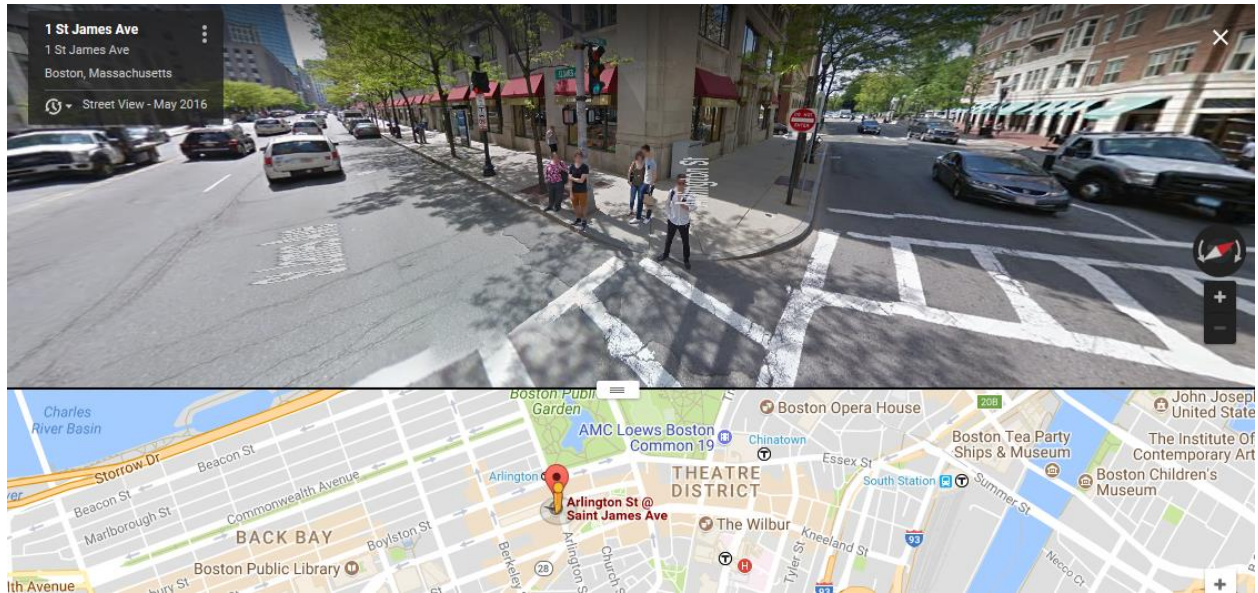

COACH COMPANY BOSTON AFTERNOON PICKUP LOCATIONS

Park & Ride	P1	P2	P3	P4	P5	H1	H2	H3
St. James Ave.	3:10	4:05	4:30	5:00	5:30	4:15	4:50	5:25
Haymarket Square	3:25	4:25	4:50	5:20	5:50	4:35	5:10	5:45

St James Stop at corner of St James and Arlington St in front of Circle Furniture

<https://goo.gl/maps/W3XGzQByjXM2>

Haymarket Square Stop at the corner of New Chardon Street and Cambridge Street by Cardinal Cushing Park

<https://goo.gl/maps/TG9aMRdLbEJ2>