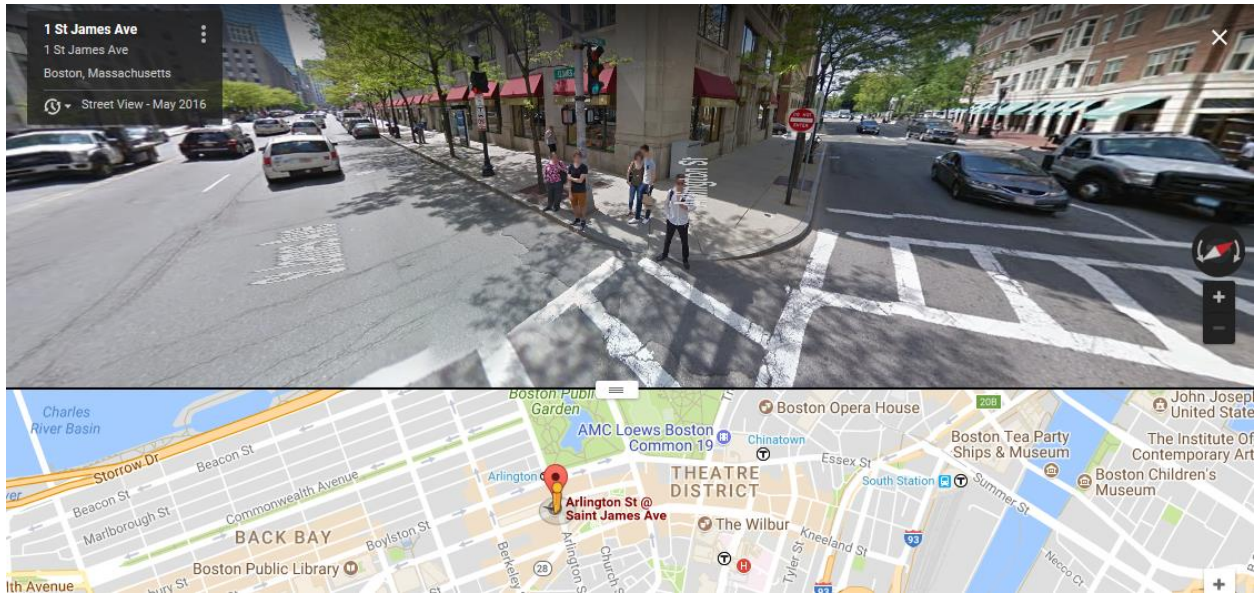

## COACH COMPANY BOSTON AFTERNOON PICKUP LOCATIONS

TRIP NUMBER		P-1	P-2	P-3	P-4	H-1	H-2
BOSTON, MA	ST JAMES AVE	3:10	4:10	5:10	5:50	4:15	5:15
	HAYMARKET SQ	3:30	4:30	5:30	6:10	4:35	5:35

St James Stop at corner of St James and Arlington St in front of Circle Furniture

<https://goo.gl/maps/W3XGzQBvjXM2>

Haymarket Square Stop at the corner of New Chardon Street and Cambridge Street by Cardinal Cushing Park

<https://goo.gl/maps/TG9aMRdLbEJ2>